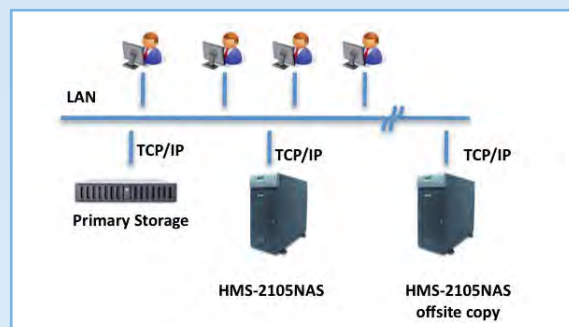

HIT-Storage.com

HIT Archive Appliance for secure long term storage

- Network ready 13 TB archive solution
- WIN Server 2008 R2 with PoINT JB Manager file system
- Industry standard Blu-ray technology
- Industry standard UDF file system
- Unlimited scalability
- Power consumption <10W/TB

HIT

The HMS 2105 NAS is a Blu-ray technology based optical library with 105 media and 2 or 4 industry standard drives. Unlimited capacity offline management supported by RFID'd magazines.

WORM and rewritable media with 50/100/128 GB capacity. Media reliability >50 yrs. Archive media are compatible with workstation drives. Integrated write verification.

Dual network interface for redundancy, performance and enhanced administration with IPMI support.

HIT-Storage.com

HIT Archive Appliance for secure long term storage

Network integration:

- Integrated NAS Server with 500GB Raid1
- Dual GigE
- IPMI 2.0 service interface for remote administration
- WIN Server 2008 R2 features
- Unlimited scalability

File System Integration:

- PoINT Jukebox Manager Software Version 7.0
- Storage virtualization of optical media as shared volumes
- Library partitioning, selectable media and file spanning
- Transparent, fast write/read and fast access through HDD based W/R cache
- True WORM and ReWriteable media support
- Media quality monitoring
- Support for multiple media copies (internal mirroring)
- Standard UDF file system on all media
- Search and retrieve support for unlimited offline storage utilizing the HIT magazines with RFID