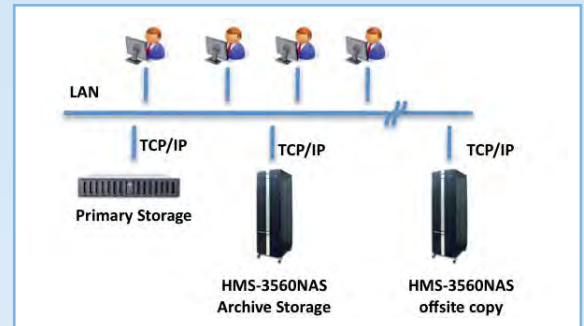

HIT-Storage.com

Enterprise level HIT Archive Appliance for secure long term storage

- Network ready 45/71 TB archive solution
- WIN Server 2008 R2 with PoINT JB Manager file system
- Industry standard Blu-ray technology
- Industry standard UDF file system
- Unlimited scalability
- Power consumption <8W/TB

HIT

The HMS 3350/3560 NAS are Blu-ray technology based optical libraries with 45/71 TB capacity. Media reliability >50 with industry standard media. Unlimited scalability & offline management supported.

PoINT JB Manager 7.0 virtualizes the archive in the explorer interface as shared volumes. High performance transparent read/write to Blu-ray media utilizing the HDD cache.

Dual network interface for redundancy, performance and enhanced administration with IPMI support.

HIT-Storage.com

Enterprise level HIT Archive Appliance for secure long term storage

Network integration:

- Integrated NAS Server with 1TB Raid1 cache
- Dual GigE
- IPMI 2.0 service interface for remote administration
- WIN Server 2008 R2 features
- Unlimited scalability